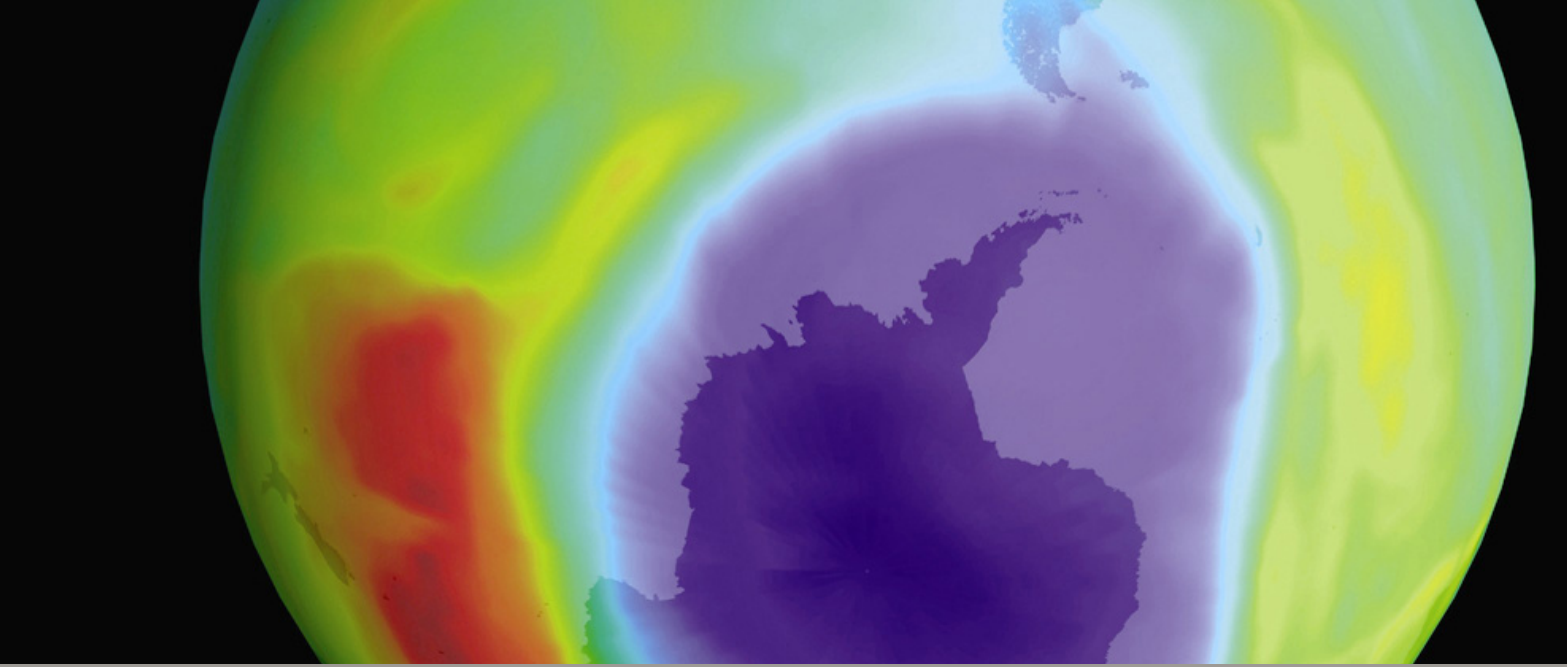

**REACT! — SAVE THE
EARTH!**

Erasmus+

An aerial photograph showing a vast, dense field of discarded waste, including plastic bags, food scraps, and other debris. In the lower-left quadrant, a person is seen from above, wearing a green shirt and dark pants, actively sorting through the trash. A blue bucket is placed on the ground near the person. The overall scene conveys a sense of environmental pollution and waste management challenges.

ENVIRONMENT POLLUTION

AIR POLLUTION

WATER POLLUTION

A dense, chaotic pile of various plastic waste items, including clear and colored plastic bottles, caps, and containers, illustrating soil contamination. The items are scattered across the frame, with some recognizable brands like 'alpro' and 'mosa' visible. The overall scene is a visual representation of environmental pollution.

SOIL CONTAMINATION

THE EFFECTS OF ENVIRONMENTAL POLLUTION

- Ozone hole
- Global warming
- Smog
- Acid rain